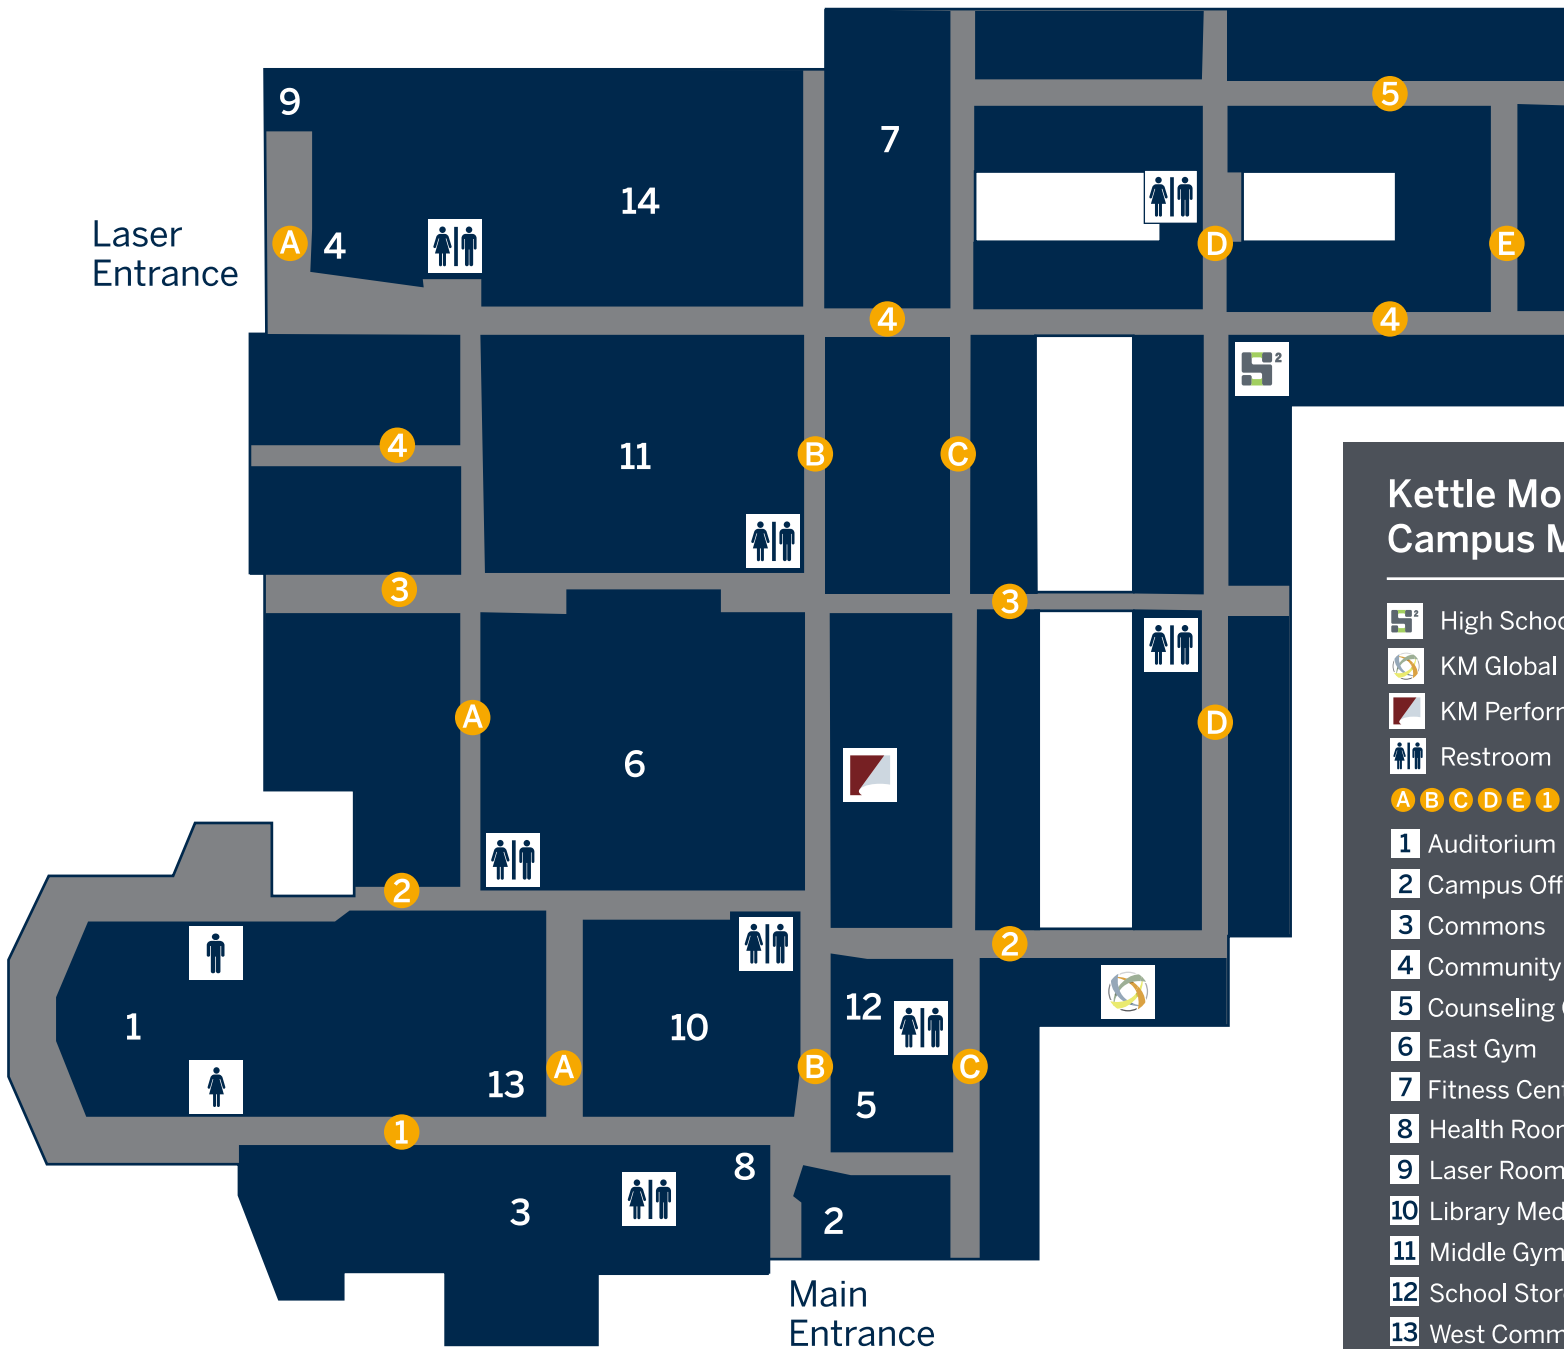

Laser Entrance

Main Entrance

Kettle Moraine High School Room Numbers

1 2 3 4 5 Hallways
A B C D E Hallways

Kettle Moraine High School Campus Map

-  High School of Health Sciences (HS²)
-  KM Global
-  KM Perform
-  Restroom
- A B C D E 1 2 3 4 5** Hallways
- 1** Auditorium
- 2** Campus Office
- 3** Commons
- 4** Community Education Office
- 5** Counseling Center
- 6** East Gym
- 7** Fitness Center
- 8** Health Room
- 9** Laser Room
- 10** Library Media Center
- 11** Middle Gym
- 12** School Store
- 13** West Commons
- 14** West Gym