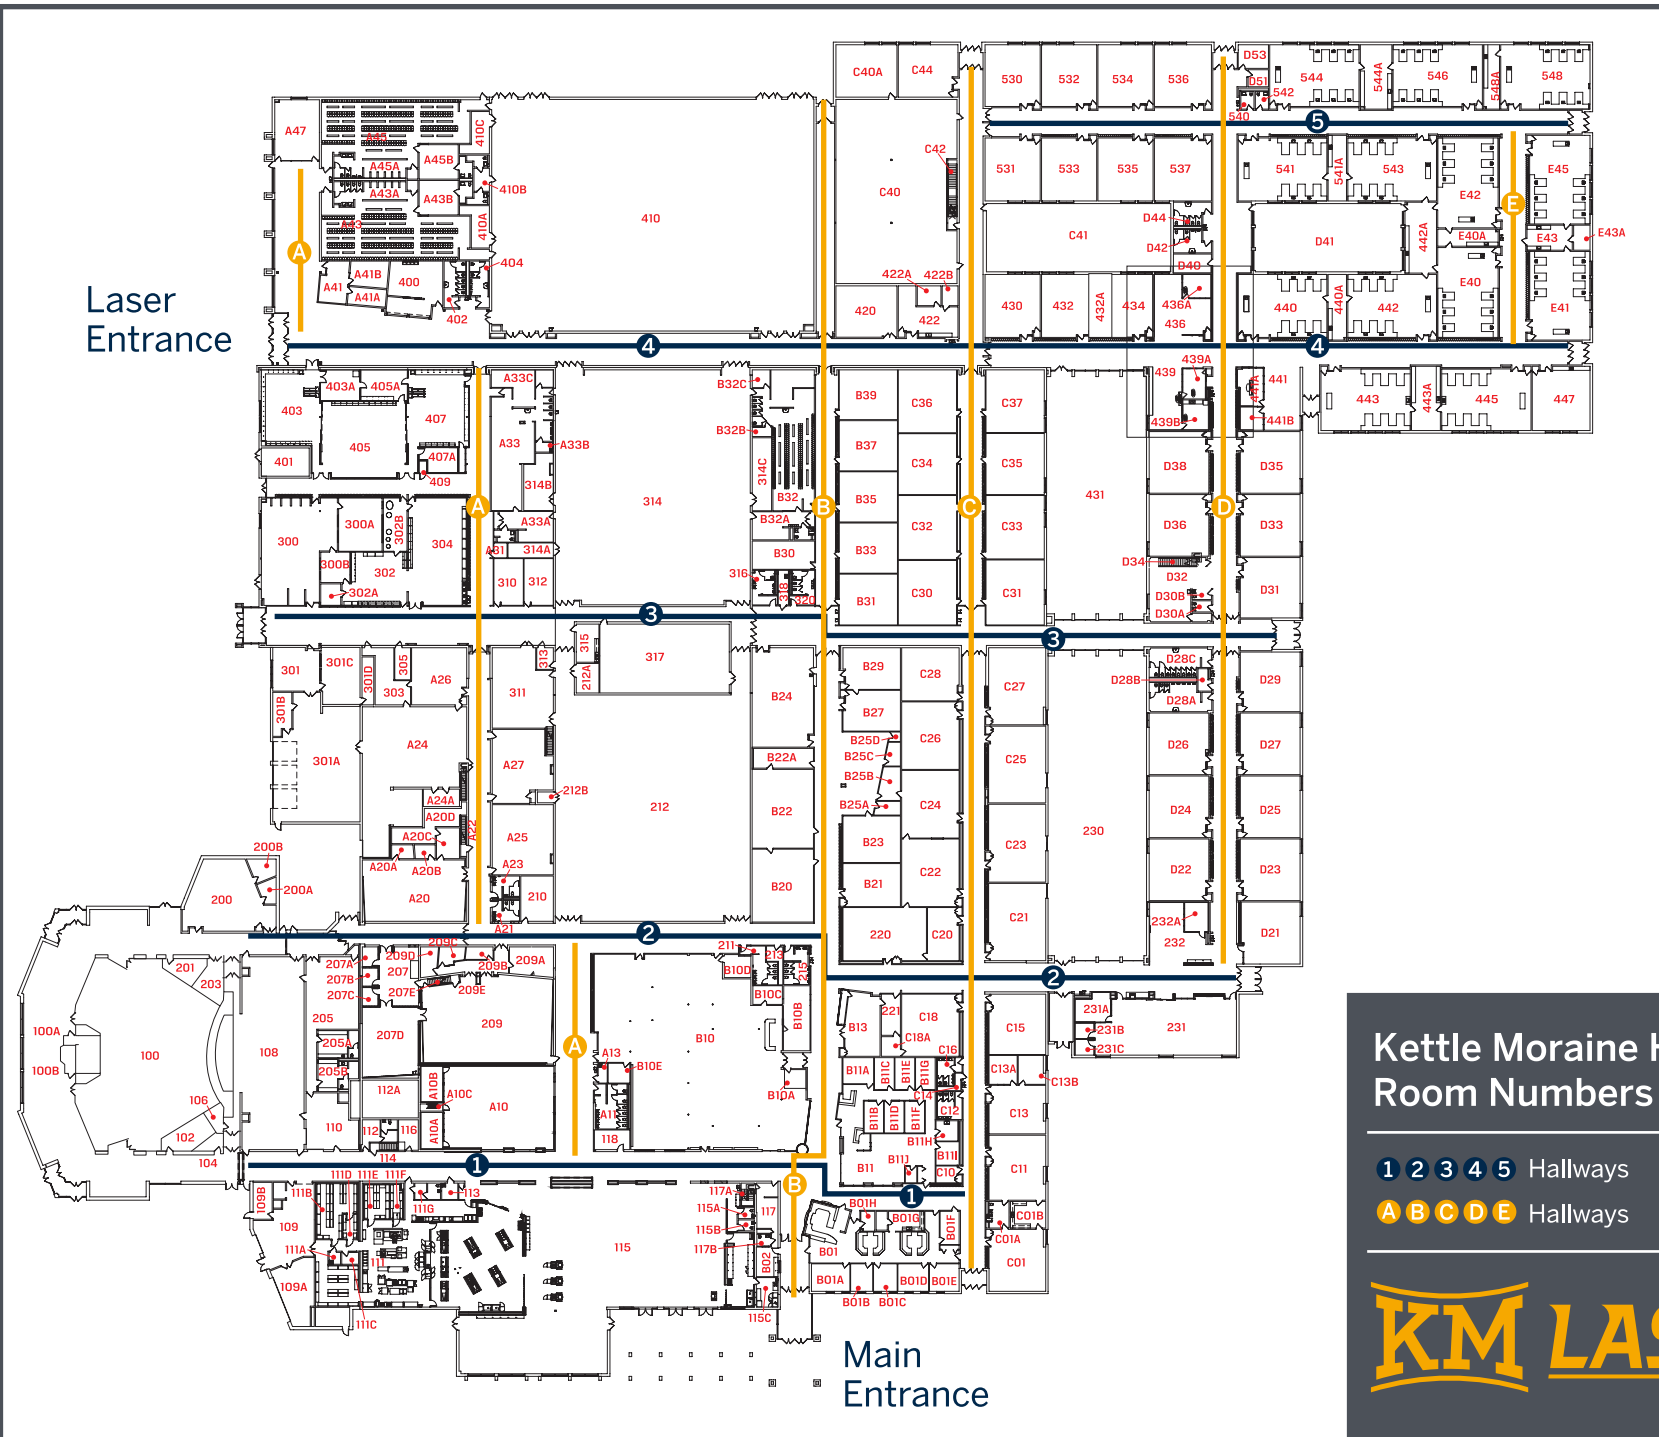

Laser Entrance

Main Entrance

Kettle Moraine High School Room Numbers

1 2 3 4 5 Hallways
A B C D E Hallways

Kettle Moraine High School Campus Map

-  High School of Health Sciences (HS²)
-  KM Global
-  KM Perform
-  Restroom
- A B C D E 1 2 3 4 5** Hallways
- 1** Auditorium
- 2** Campus Office
- 3** Commons
- 4** Community Education Office
- 5** Counseling Center
- 6** East Gym
- 7** Fitness Center
- 8** Health Room
- 9** Laser Room
- 10** Library Media Center
- 11** Middle Gym
- 12** School Store
- 13** West Commons
- 14** West Gym